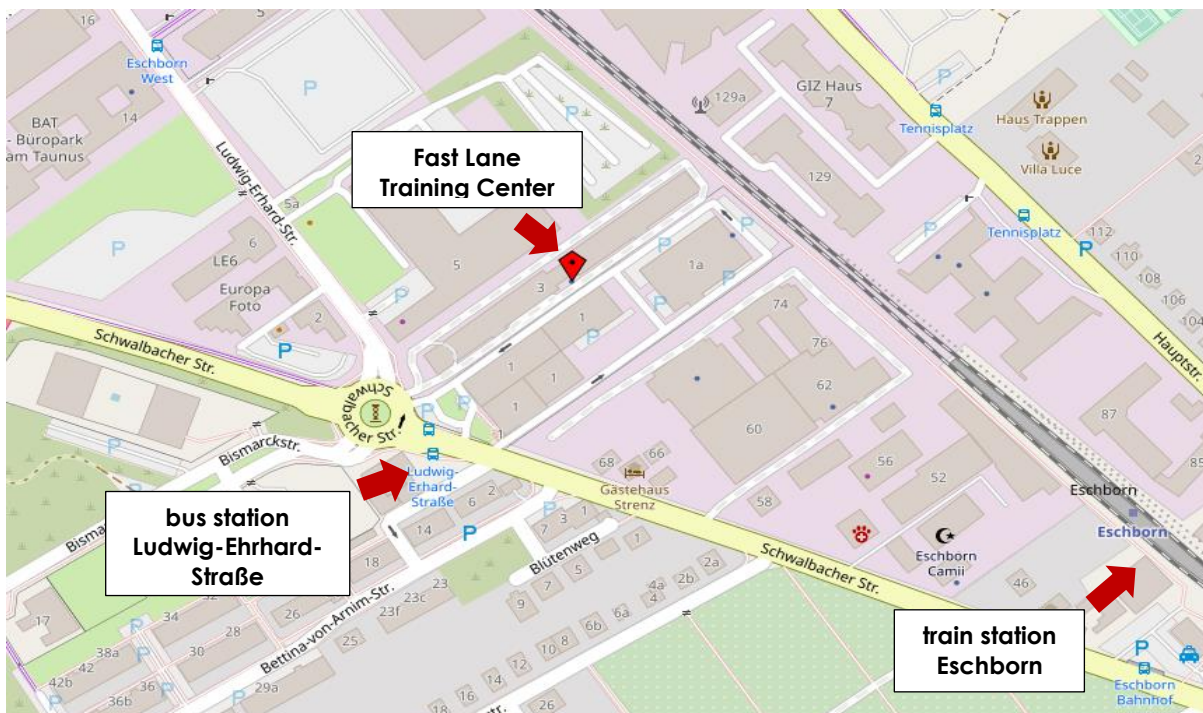

Fast Lane Training Center Eschborn (Frankfurt) Directions and Hotel

We are happy about your interest and would like to make your way to us and your stay as pleasant as possible. Below you will find detailed directions and hotel recommendations.

Directions

Quicklinks:

[Route planer](#)

[Flight connection Frankfurt](#)

[Railway connection](#)

Fast Lane Institute for Knowledge Transfer GmbH
Ludwig-Erhard-Straße 3,
65760 Eschborn

Phone: +49 6196 8820-40

Email: info@flane.de

www.flane.de/en

www.openstreetmap.de

Arrival by car

...direction Kassel (A5) and Frankfurt (A66):

Leave the motorway at the "northwest cross" Frankfurt Eschborn and follow the street direction "Kronberg".

...direction Basel (A5):

At the "northwest cross Frankfurt" take the exit "Eschborn, Steinbach/Kronberg" and follow the street direction Kronberg.

...direction Wiesbaden (A66):

Take the exit "Konberg/Eschborn/Sossheim" and follow the motorway and turn left. If you're at the "Sossheimer Straße" turn left at the 2nd traffic light. When you're at the freeway you're driving direction "Eschborn west/Schwalbach south".