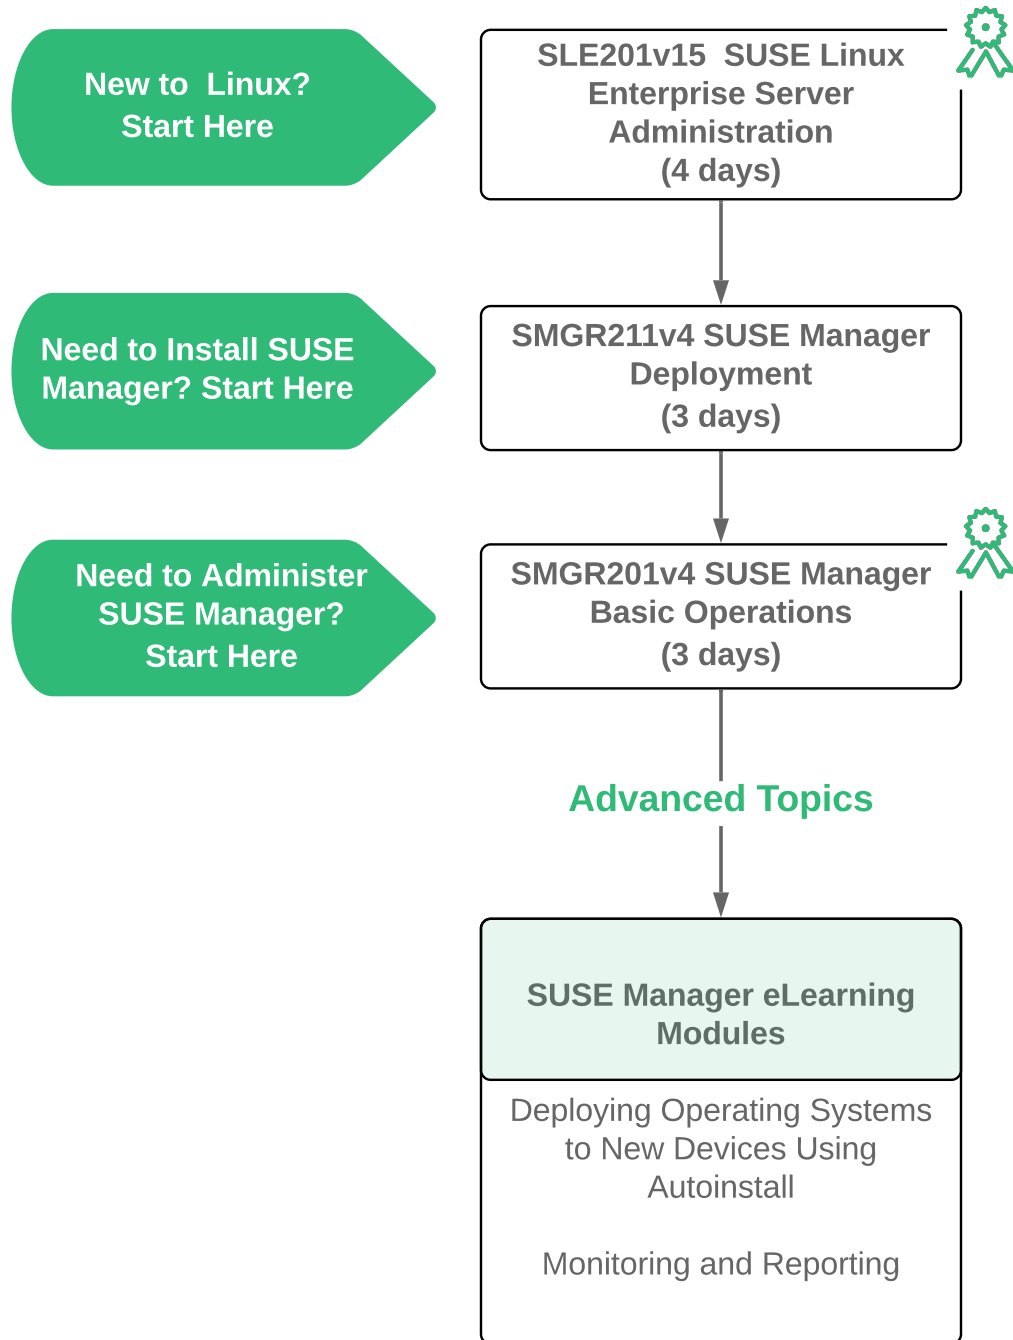

# SUSE Manager v4 Learning Path

Certification Exam Available:  
See <https://training.suse.com/certification>  
for details.